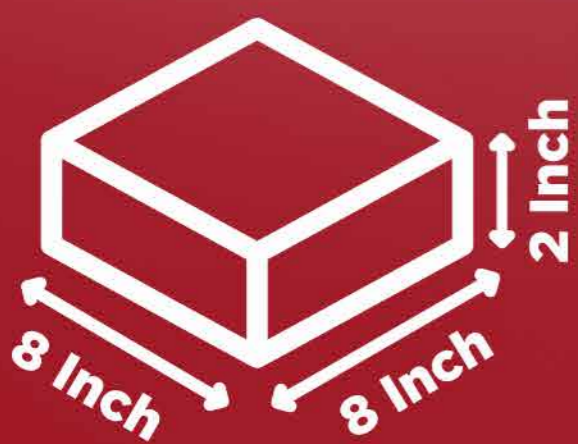

HIMALAYAN PINK SALT SLAB

Sear, Serve, and Savor with Nature's Pink Treasure!

Himalayan Pink Salt Slab

Wt. per pc : 3-5kg

Packing : 4 pcs per Carton
: 1,420 Cartons in 20ft.

Item Code : PS-10039